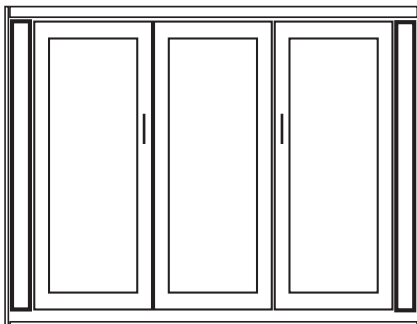

Aspen

Constructed using furniture grade plywoods and Solid wood trims.

NO PARTICLE BOARD

	<u>Oak or Alder</u>	<u>Maple, Rustic Cherry, Cherry or Mahogany</u>		
Queen	$2349.00	$2549.00		
Full	$2349.00	$2549.00		
Twin	$2099.00	$2299.00		
<u>Size</u>	<u>Height</u>	<u>Width</u>	<u>Depth</u>	<u>Projection</u>
Queen	68 5/8"	85"	15.75"	70.5"
Full	62 5/8"	80"	15.75"	65.5"
Twin	47 5/8"	80"	15.75"	49"

20" depth beds add $250.00*

Park City

(Side Mount)

Constructed using Furniture grade plywood and solid wood trims. Mission style hardware and moldings.