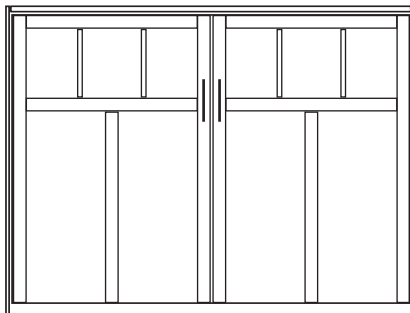

NO PARTICLE BOARD

	<u>Oak or Alder</u>	<u>Maple, Rustic Cherry, Cherry or Mahogany</u>		
Queen	$2449.00	$2649.00		
Full	$2449.00	$2649.00		
Twin	$2199.00	$2399.00		
<u>Size</u>	<u>Height</u>	<u>Width</u>	<u>Depth</u>	<u>Projection</u>
Queen	68 5/8"	85"	15.75"	70.5"
Full	62 5/8"	80"	15.75"	65.5"
Twin	47 5/8"	80"	15.75"	49"

20" depth beds add $150.00*