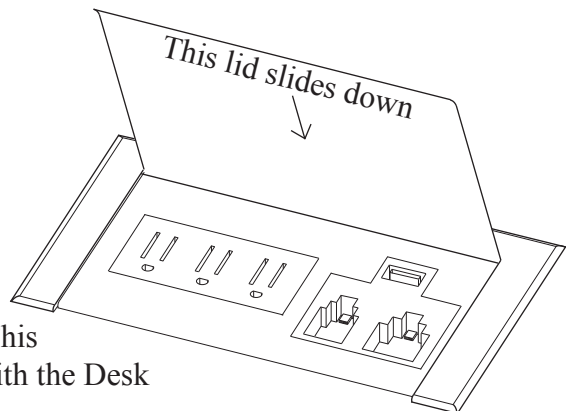

3 plug outlet with flip top shown open