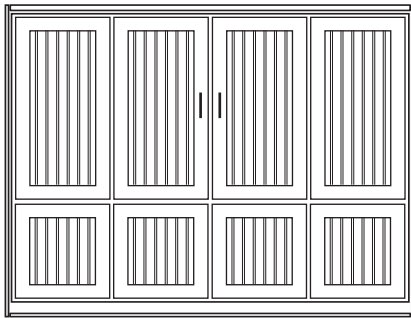

The Scape

(Side Mount)

Constructed using furniture grade plywoods. With Real wood face.

NO PARTICLE BOARD

| | <u>Oak or Alder</u> | <u>Maple, Rustic Cherry, Cherry or Mahogany</u> | <u>Bamboo</u> | |
|-------------|---------------------|---|---------------|-------------------|
| Queen | \$2049.00 | \$2249.00 | \$2849.00 | |
| Full | \$2049.00 | \$2249.00 | \$2849.00 | |
| Twin | \$1899.00 | \$2099.00 | \$2699.00 | |
| <u>Size</u> | <u>Height</u> | <u>Width</u> | <u>Depth</u> | <u>Projection</u> |
| Queen | 68 5/8" | 85" | 15.75" | 70.5" |
| Full | 62 5/8" | 80" | 15.75" | 65.5" |
| Twin | 47 5/8" | 80" | 15.75" | 49" |

20" depth beds add \$150.00*

Newport

(Side Mount)

Constructed using furniture grade plywoods. Trims are solid hard wood applied to beadboard front panel.

NO PARTICLE BOARD

| | <u>Oak or Alder</u> | <u>Maple, Rustic Cherry, Cherry or Mahogany</u> | | |
|-------------|---------------------|---|--------------|-------------------|
| Queen | \$2249.00 | \$2449.00 | | |
| Full | \$2249.00 | \$2449.00 | | |
| Twin | \$1999.00 | \$2099.00 | | |
| <u>Size</u> | <u>Height</u> | <u>Width</u> | <u>Depth</u> | <u>Projection</u> |
| Queen | 68 5/8" | 85" | 15.75" | 70.5" |
| Full | 62 5/8" | 80" | 15.75" | 65.5" |
| Twin | 47 5/8" | 80" | 15.75" | 49" |