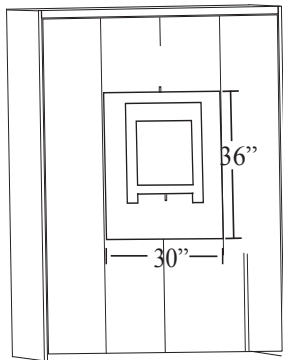

Adding Storage Headboard increases Wallbed depth to 23" and increases Wallbed Projection to 91" (Queen size) or 87" (Full and Twin sizes).

DROP DOWN BED FRONT TABLE

Support leg on the drop down table has trim that matches the bed front. Presidential or Oxford style support leg is solid wood, raised panel.