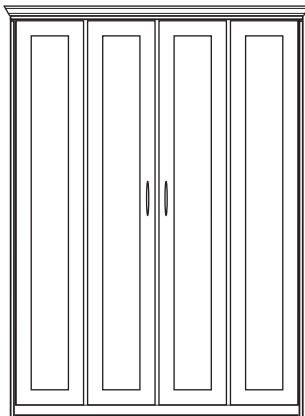

Remington

Constructed using furniture grade plywoods. Requires assembly. The Remington has a spring lift system. Legs are metal and fold into the bed when closing. Comes standard with antique black handles for opening bed. ISO 9000 rated for commercial use.