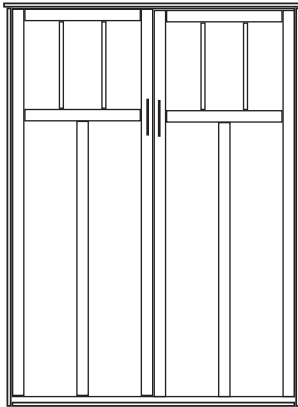

The Park City

Constructed using furniture grade plywoods. Requires assembly. The Park City has a spring lift system. Legs are metal and fold into the bed when closing. Comes standard with antique black handles. ISO 9000 rated for commercial use.