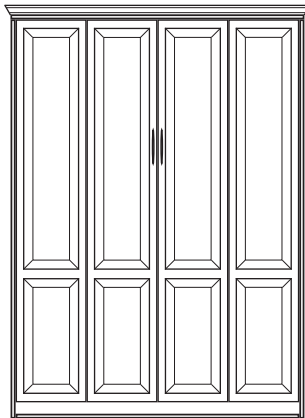

20" depth beds add \$150.00*

Sierra

Constructed using Solid wood Raised Panel face & furniture grade plywoods. Requires assembly. The Sierra has a spring lift system. Legs are metal and fold into the bed when closing. Comes standard with antique black handles for opening bed. ISO 9000 rated for commercial use.