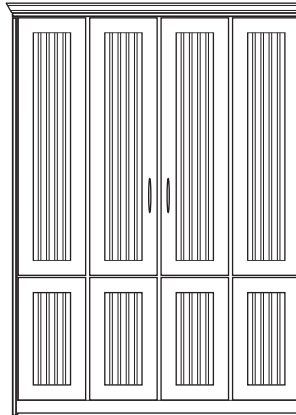

<u>Oak or Alder</u>	<u>Rustic Cherry, Cherry Maple or Mahogany</u>		
King	$2599.00	$2799.00		
Queen	$2099.00	$2299.00		
Full	$2099.00	$2299.00		
Twin	$1849.00	$2049.00		
<u>Size</u>	<u>Height</u>	<u>Width</u>	<u>Depth</u>	<u>Projection</u>
King	86"	83.5"	16"	90"
Queen	86"	65.5"	16"	90"
Full	81"	59.5"	16"	86"
Twin	81"	44.5"	16"	86"

20" depth beds add $150.00*

NO PARTICLE BOARD

Aspen

Constructed using furniture grade plywoods. Requires assembly. The Aspen has a spring lift system. Legs are metal and fold into the bed when closing. Comes standard with antique black handles for opening bed. ISO 9000 rated for commercial use.