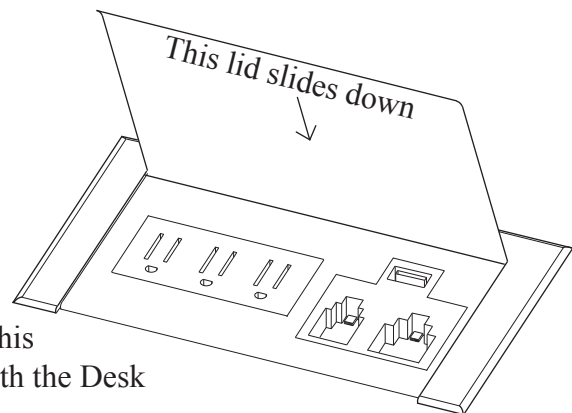

3 plug outlet with flip top shown open