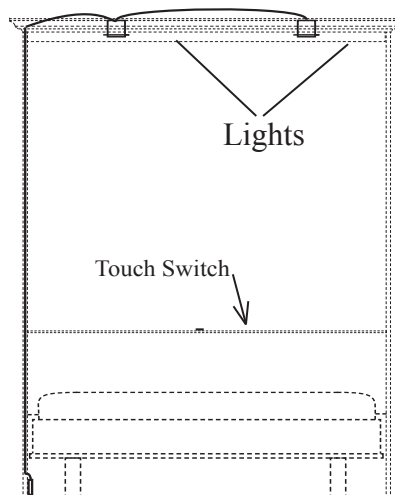

Light kit fixtures are available in your choice of Brass, Black or Chrome.

WALLBED LIGHT KIT
Incandescent Lights
Vertical Beds $169.00

WALLBED LIGHT KIT
LED Lights
Vertical Beds $224.00

AVAILABLE IN ALL WILDING WALL BEDS