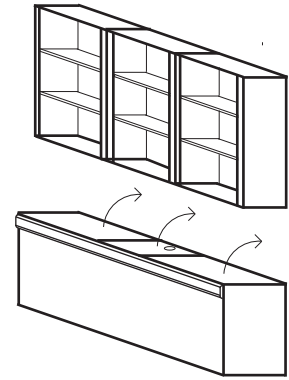

20" depth beds add \$150.00*

WALLBED OPTIONS

3 Plug Outlet with flip top

3 plug outlet with flip top shown closed

This 3 plug outlet is available to insert into the top of our Desk Top and provides convenient power, phone and computer hook up. This option replaces the grommet hole that is standard with the Desk Top.....\$39

3 plug outlet with flip top shown open

Storage Headboard and Book Shelf Uppers

	Studio Series		
	<u>Oak</u>	<u>Maple or Alder</u>	<u>Rustic Cherry or Mahogany</u>
Storage Headboard	\$300	\$300	\$300
Book Shelf Uppers	\$350	\$450	\$450