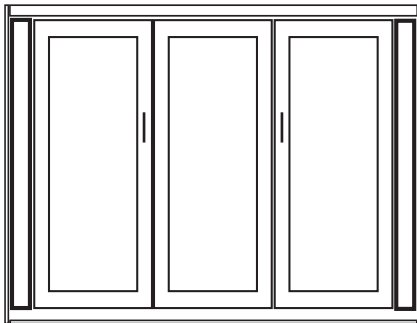

Aspen

Constructed using furniture grade plywoods and Solid wood trims.

NO PARTICLE BOARD

	<u>Oak or Alder</u>	<u>Rustic Cherry or Mahogany</u>		
Queen	$2249.00	$2349.00		
Full	$2249.00	$2349.00		
Twin	$1999.00	$2099.00		
<u>Size</u>	<u>Height</u>	<u>Width</u>	<u>Depth</u>	<u>Projection</u>
Queen	68 5/8"	85"	15.75"	70.5"
Full	62 5/8"	80"	15.75"	65.5"
Twin	47 5/8"	80"	15.75"	49"

20" depth beds add $250.00*

Mission

(Side Mount)

Constructed using Furniture grade plywood and solid wood trims. Mission style hardware and moldings.