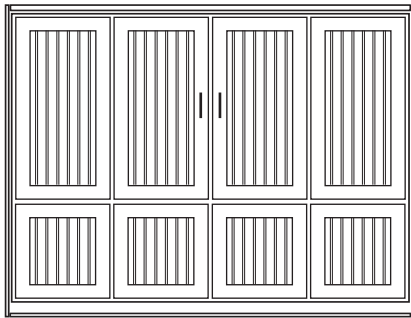

The Scape

(Side Mount)

Constructed using furniture grade plywoods. With Real wood face.

NO PARTICLE BOARD

| | <u>Oak or Alder</u> | <u>Maple or Mahogany</u> | <u>Cherry or Bamboo</u> | |
|-------------|---------------------|--------------------------|-------------------------|-------------------|
| Queen | \$2149.00 | \$2349.00 | \$2649.00 | |
| Full | \$2149.00 | \$2349.00 | \$2649.00 | |
| Twin | \$1999.00 | \$2199.00 | \$2499.00 | |
| <u>Size</u> | <u>Height</u> | <u>Width</u> | <u>Depth</u> | <u>Projection</u> |
| Queen | 68 5/8" | 85" | 15.75" | 70.5" |
| Full | 62 5/8" | 80" | 15.75" | 65.5" |
| Twin | 47 5/8" | 80" | 15.75" | 49" |

20" depth beds add \$150.00*

Newport

(Side Mount)

Constructed using furniture grade plywoods. Trims are solid hard wood applied to beadboard front panel.

NO PARTICLE BOARD

| | <u>Oak or Alder</u> | <u>Rustic Cherry or Mahogany</u> | | |
|-------------|---------------------|----------------------------------|--------------|-------------------|
| Queen | \$2149.00 | \$2249.00 | | |
| Full | \$2149.00 | \$2249.00 | | |
| Twin | \$1899.00 | \$1999.00 | | |
| <u>Size</u> | <u>Height</u> | <u>Width</u> | <u>Depth</u> | <u>Projection</u> |
| Queen | 68 5/8" | 85" | 15.75" | 70.5" |
| Full | 62 5/8" | 80" | 15.75" | 65.5" |
| Twin | 47 5/8" | 80" | 15.75" | 49" |