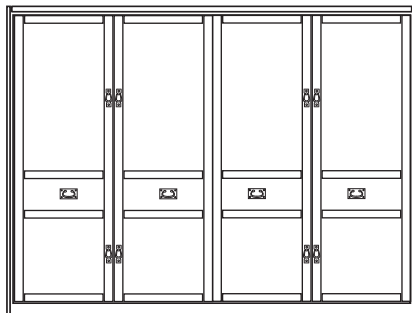

NO PARTICLE BOARD

	<u>Oak or Alder</u>	<u>Rustic Cherry or Mahogany</u>		
Queen	$2349.00	$2449.00		
Full	$2349.00	$2449.00		
Twin	$2099.00	$2199.00		
<u>Size</u>	<u>Height</u>	<u>Width</u>	<u>Depth</u>	<u>Projection</u>
Queen	68 5/8"	85"	15.75"	70.5"
Full	62 5/8"	80"	15.75"	65.5"
Twin	47 5/8"	80"	15.75"	49"

20" depth beds add $150.00*