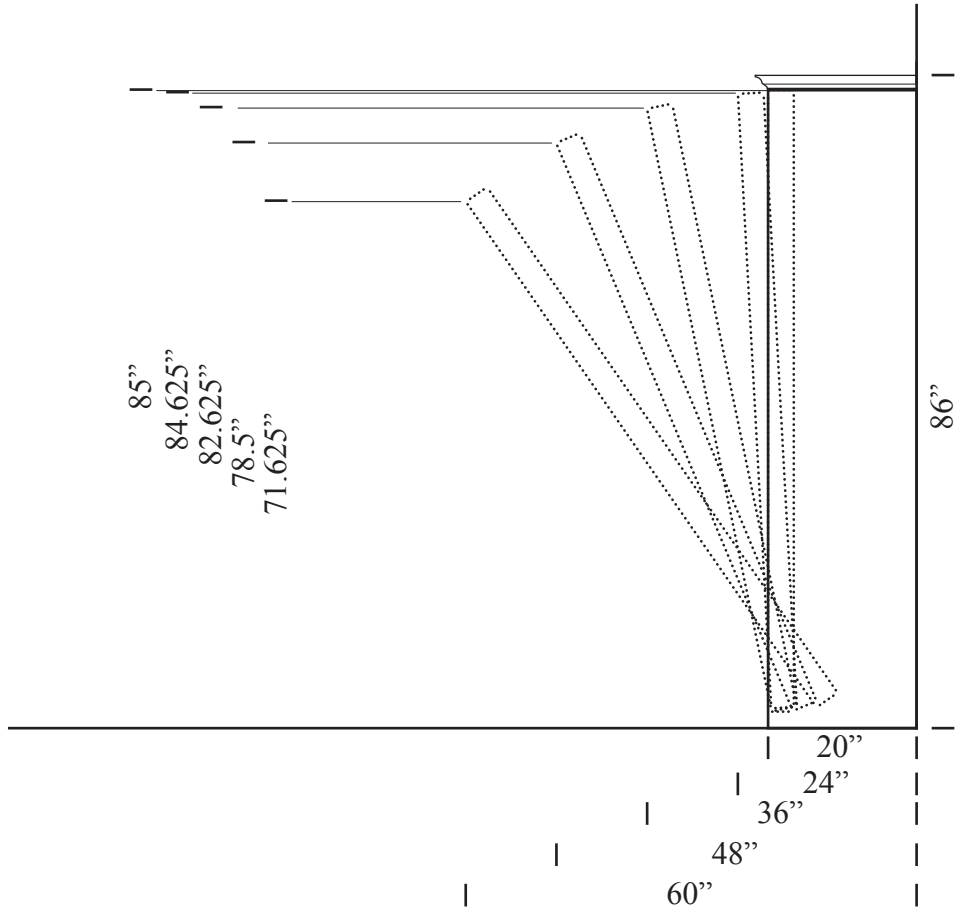

16" Deep Spring System Wallbed  
Proximity Measurements

20" Deep Spring System Wallbed  
Proximity Measurements

23 " Deep Spring System Wallbed  
Proximity Measurements