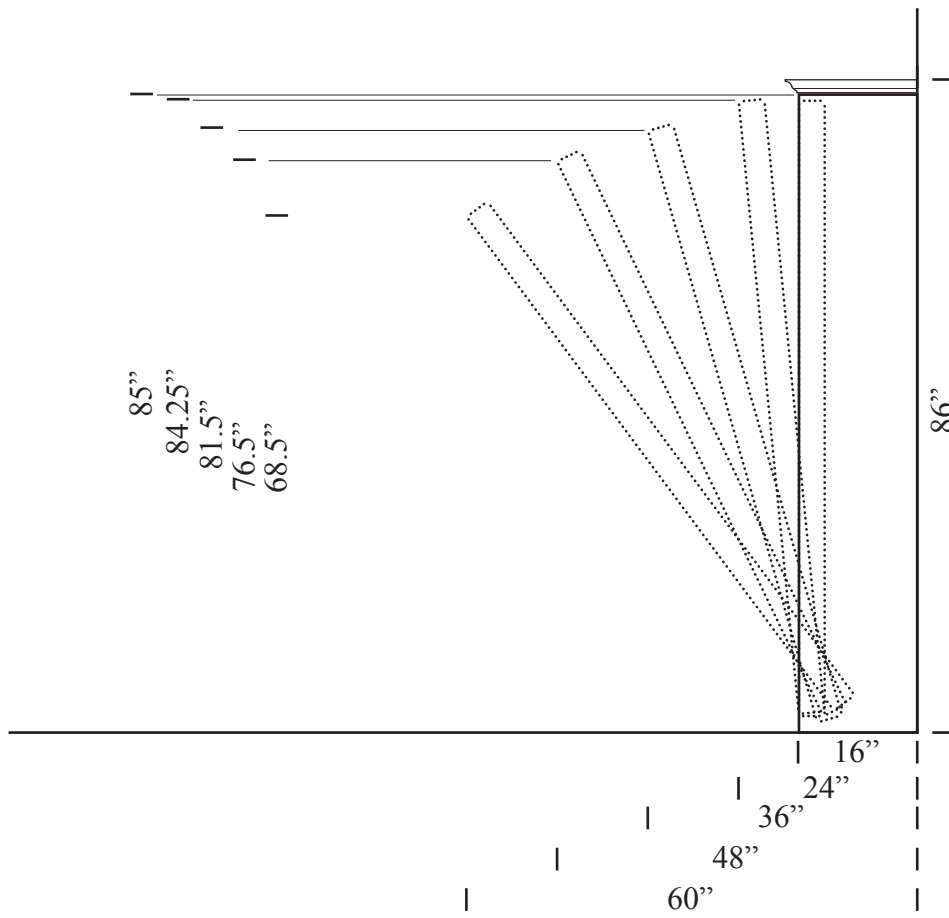

16" Deep Spring System Wallbed  
Proximity Measurements

20" Deep Spring System Wallbed  
Proximity Measurements

23 " Deep Spring System Wallbed  
Proximity Measurements